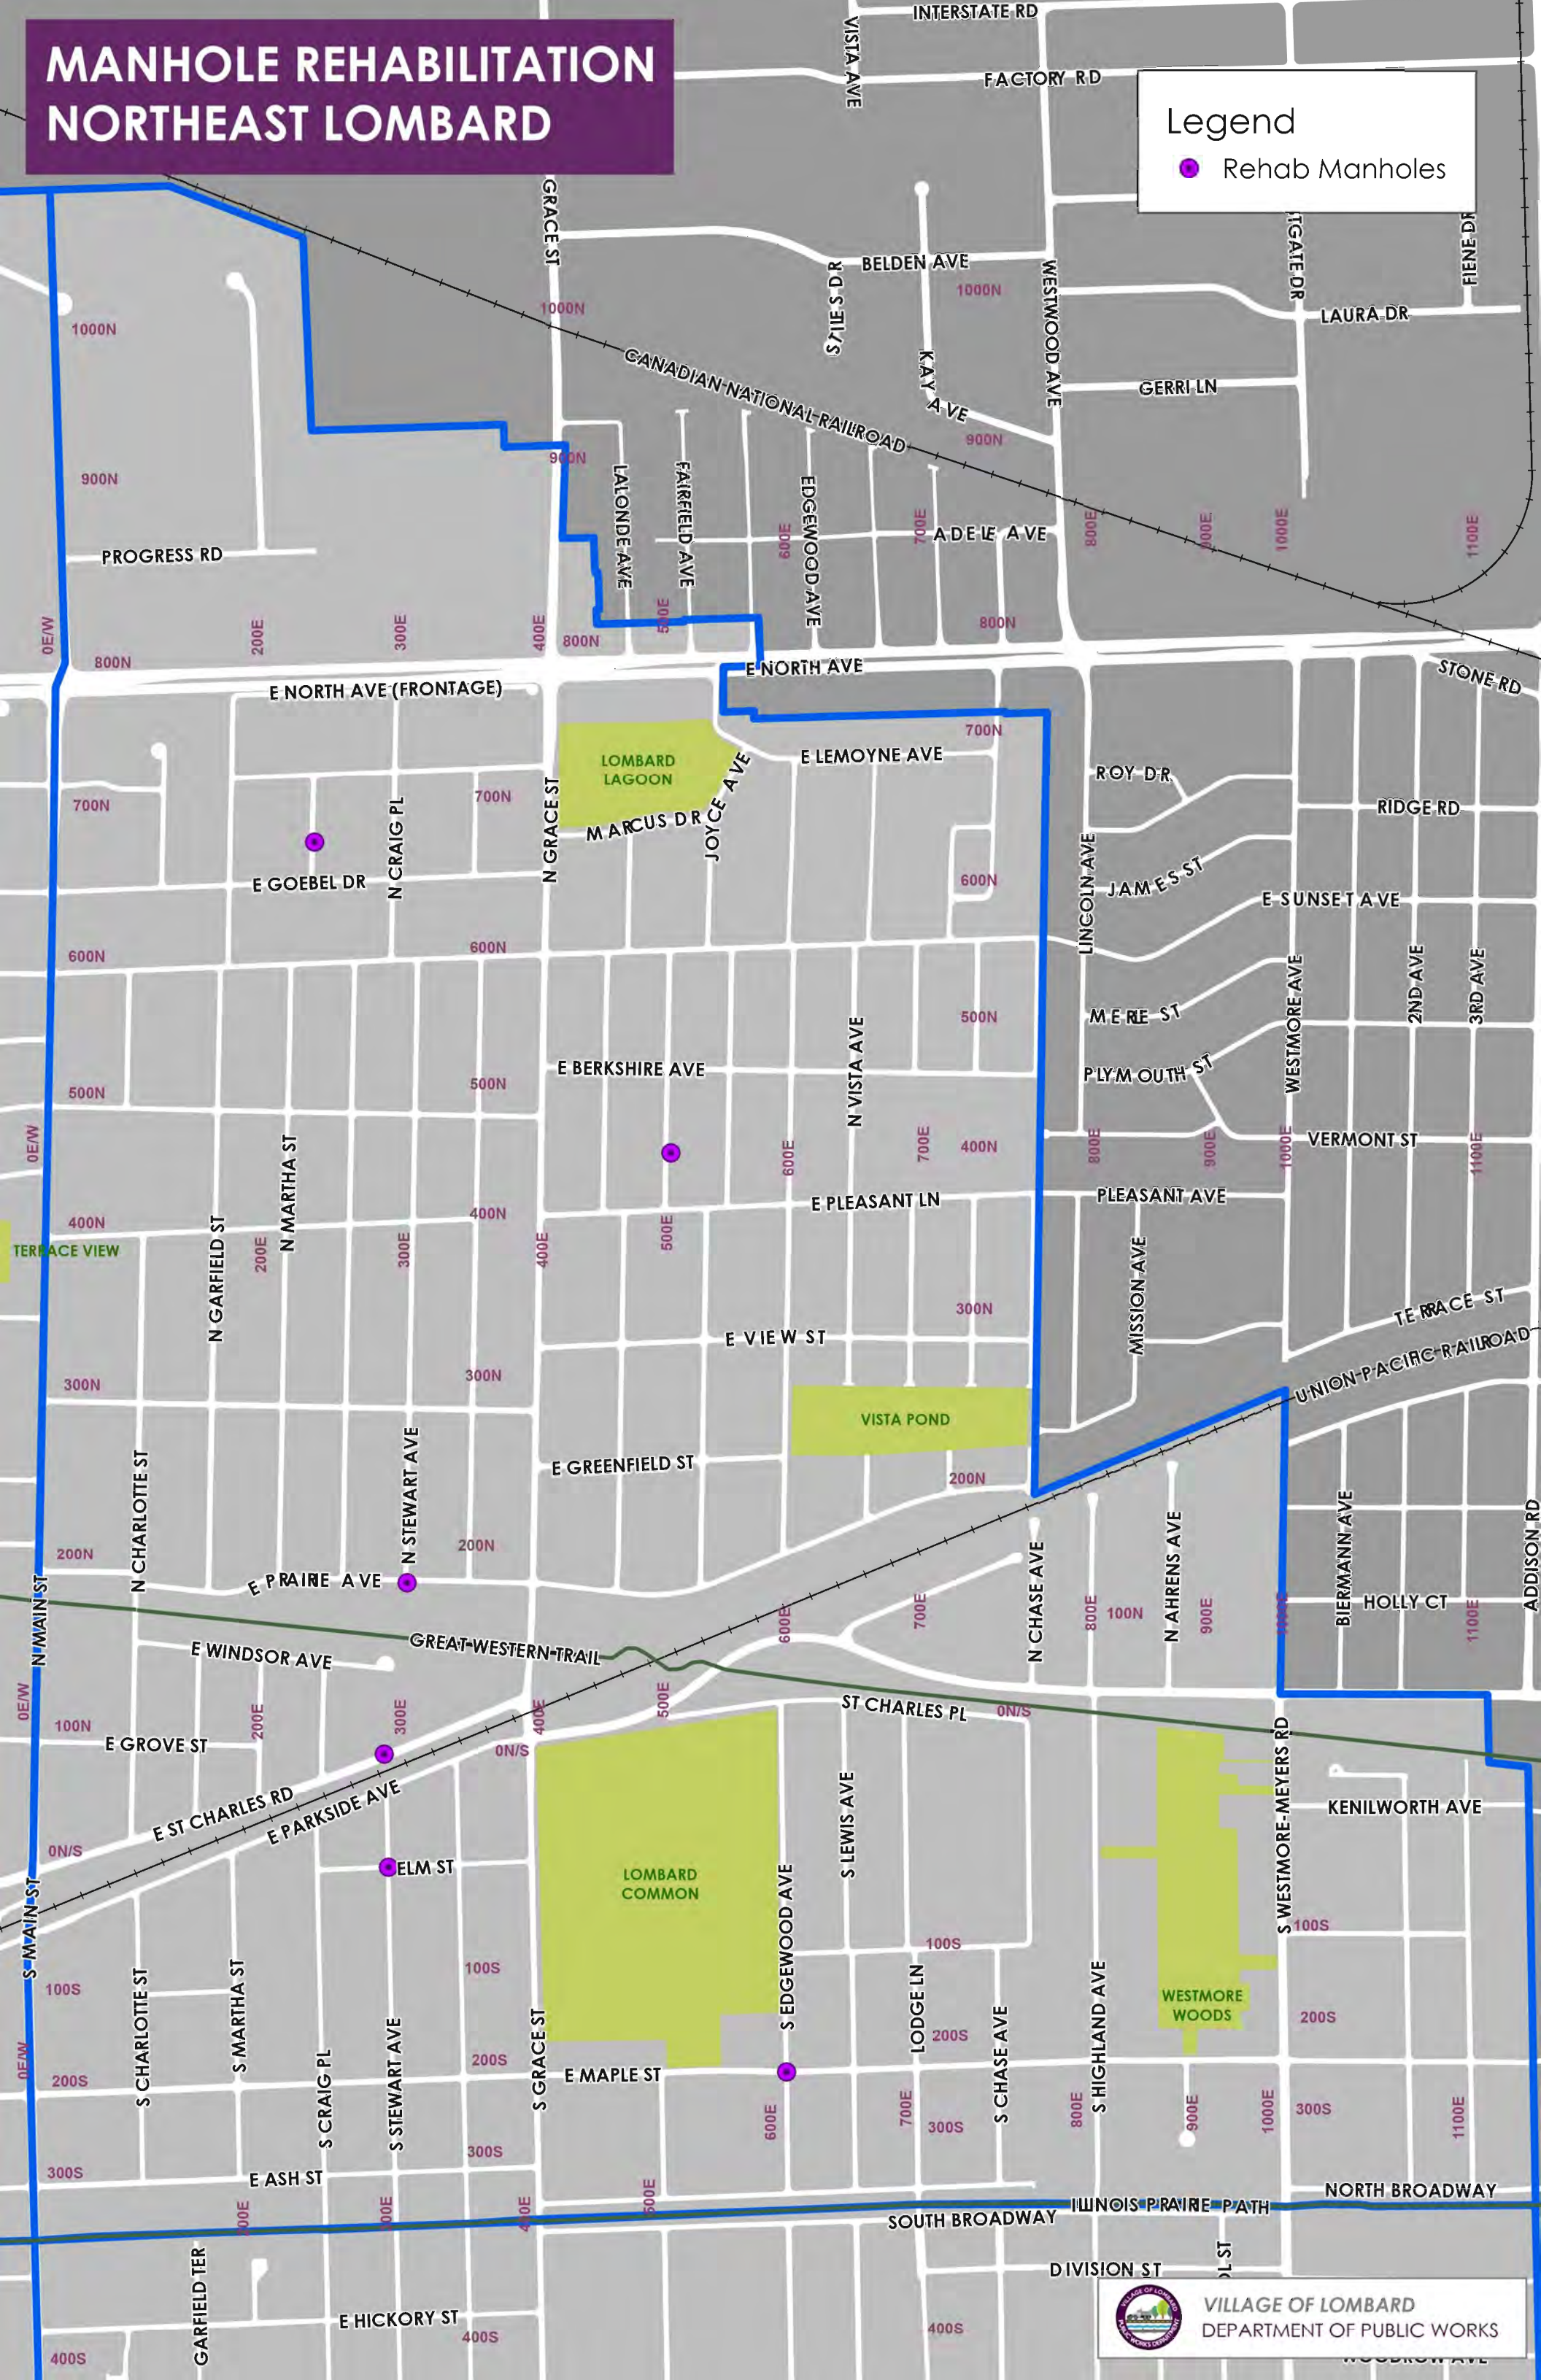

MANHOLE REHABILITATION

Legend

● Rehab Manholes

VILLAGE OF LOMBARD
DEPARTMENT OF PUBLIC WORKS

MANHOLE REHABILITATION NORTHWEST LOMBARD

Legend

- Rehab Manholes

MANHOLE REHABILITATION NORTHEAST LOMBARD

Legend

- Rehab Manholes

MANHOLE REHABILITATION SOUTHWEST LOMBARD

Legend

- Rehab Manholes

MANHOLE REHABILITATION SOUTHEAST LOMBARD

Legend

- Rehab Manholes