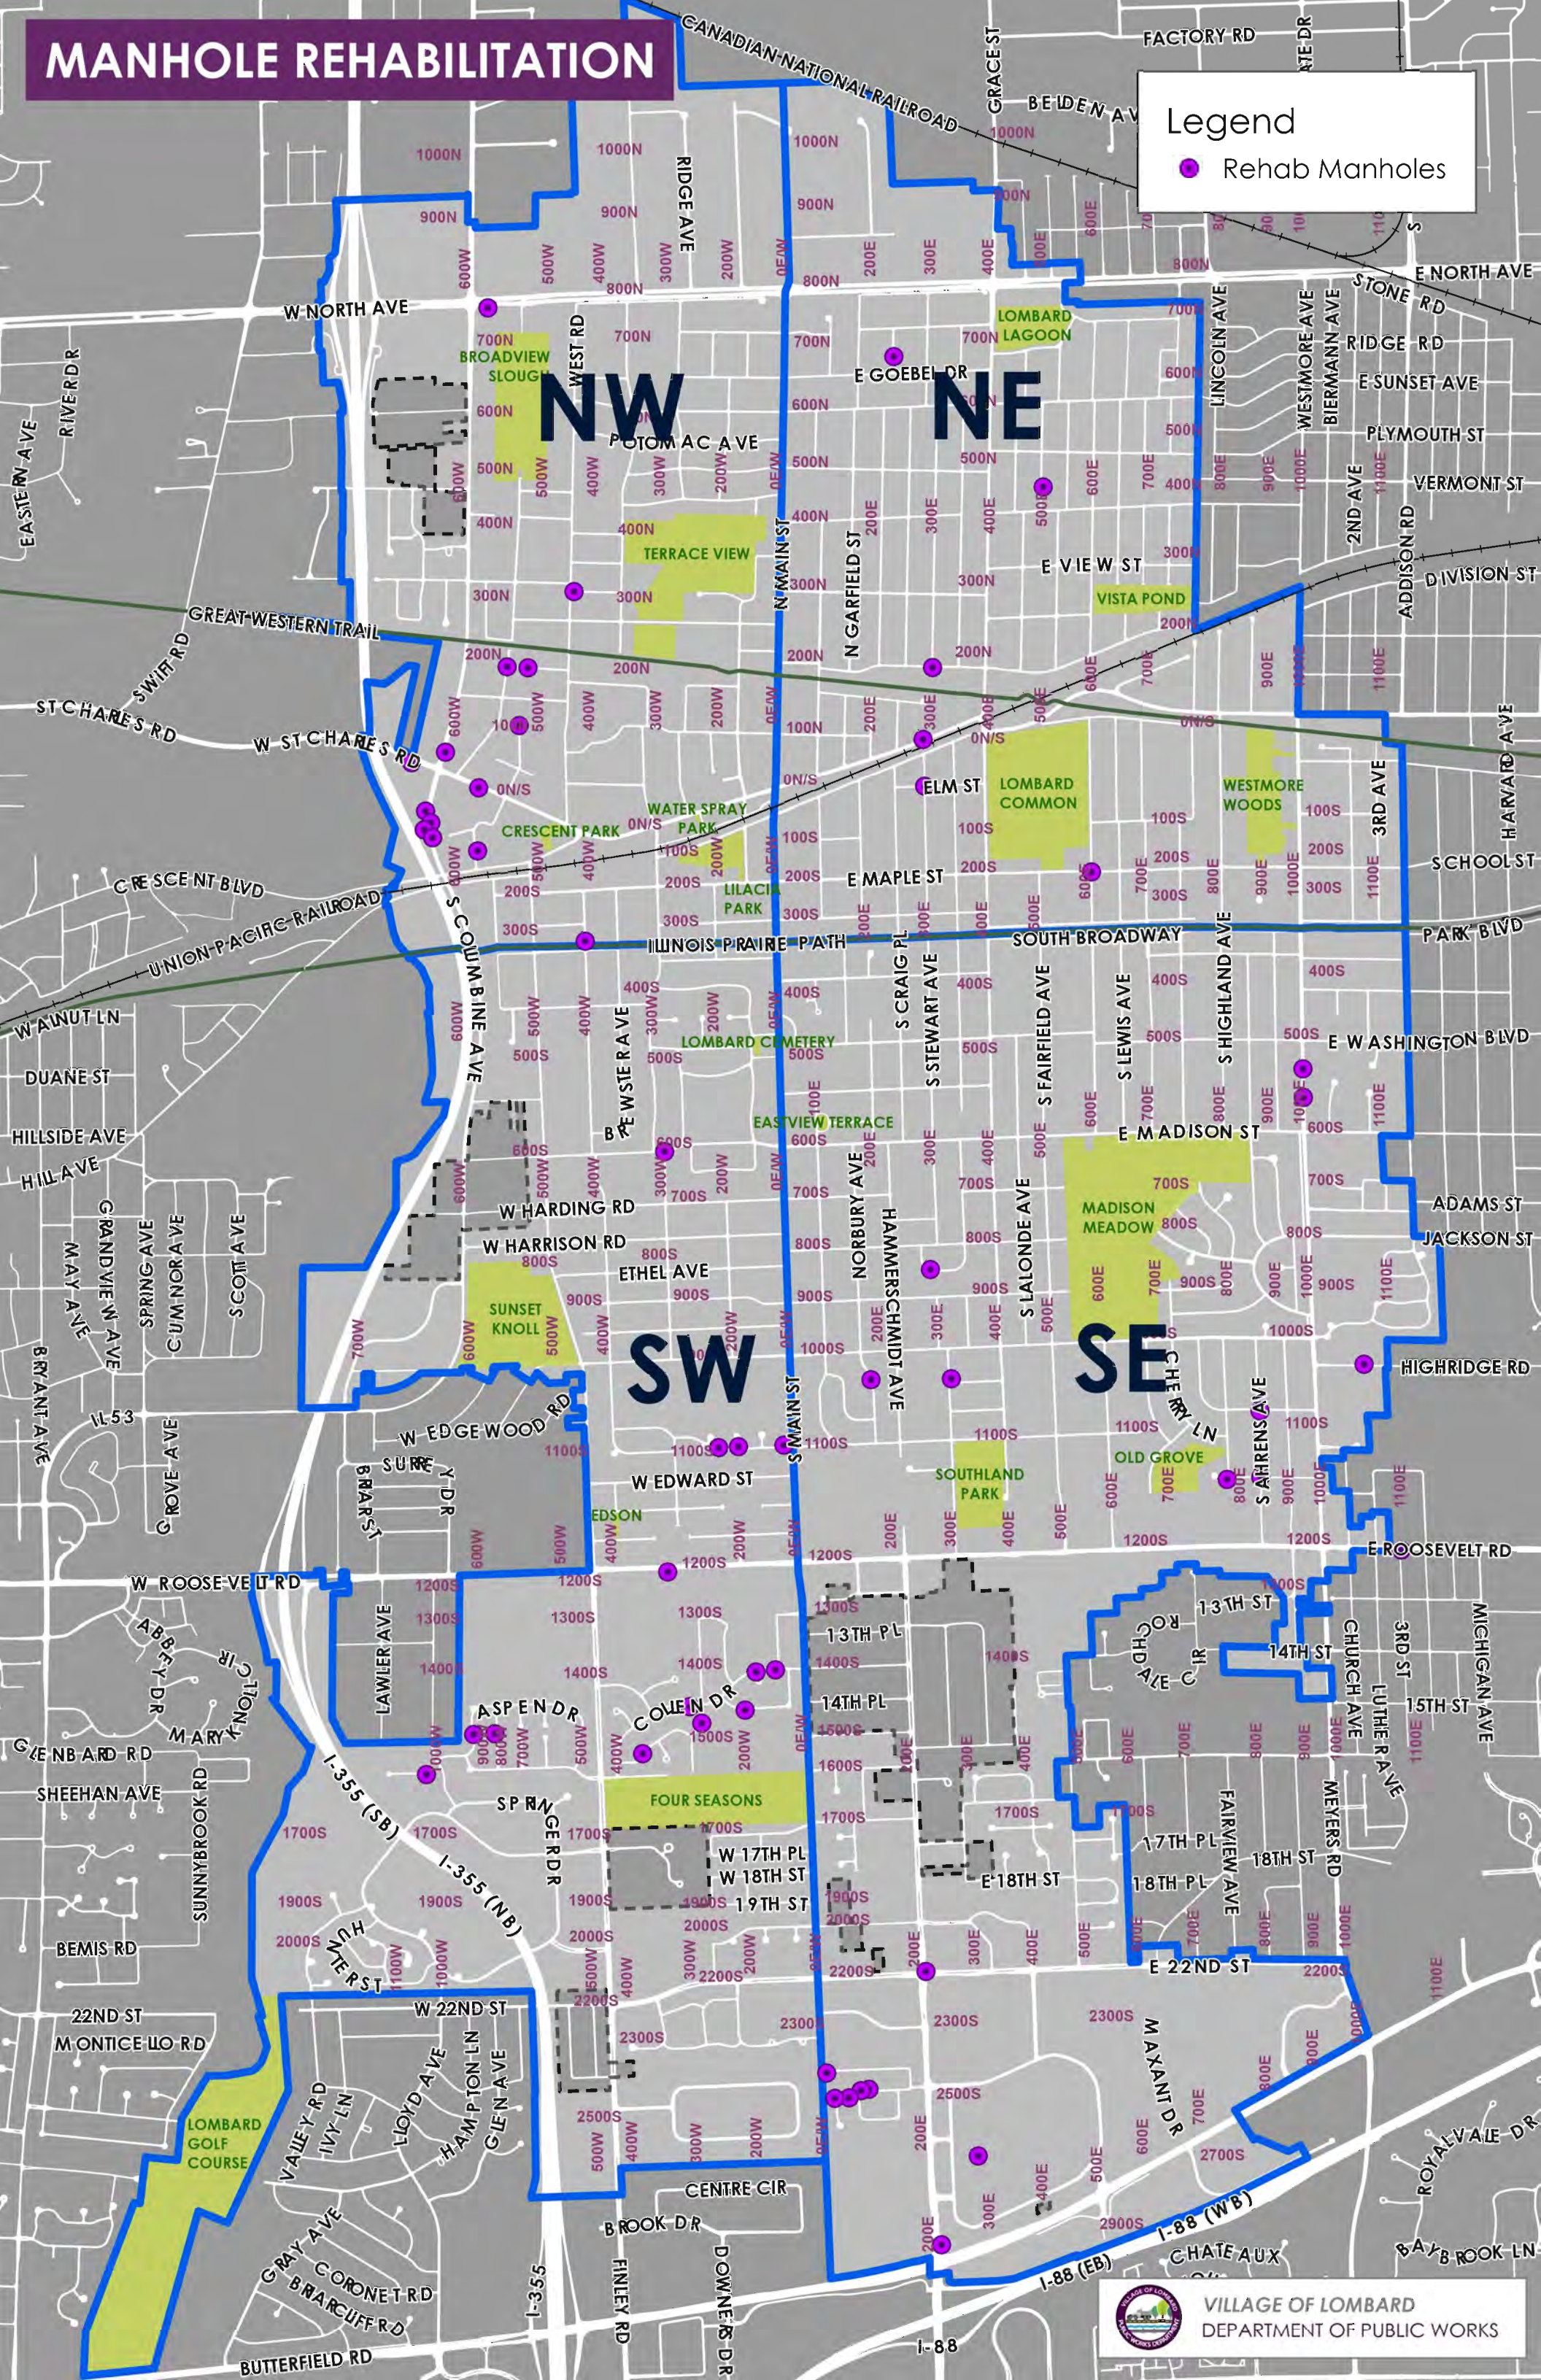

MANHOLE REHABILITATION

Legend

● Rehab Manholes

VILLAGE OF LOMBARD
DEPARTMENT OF PUBLIC WORKS

MANHOLE REHABILITATION NORTHWEST LOMBARD

Legend

- Rehab Manholes

MANHOLE REHABILITATION NORTHEAST LOMBARD

Legend

- Rehab Manholes

MANHOLE REHABILITATION SOUTHWEST LOMBARD

Legend

- Rehab Manholes

MANHOLE REHABILITATION SOUTHEAST LOMBARD

Legend

- Rehab Manholes