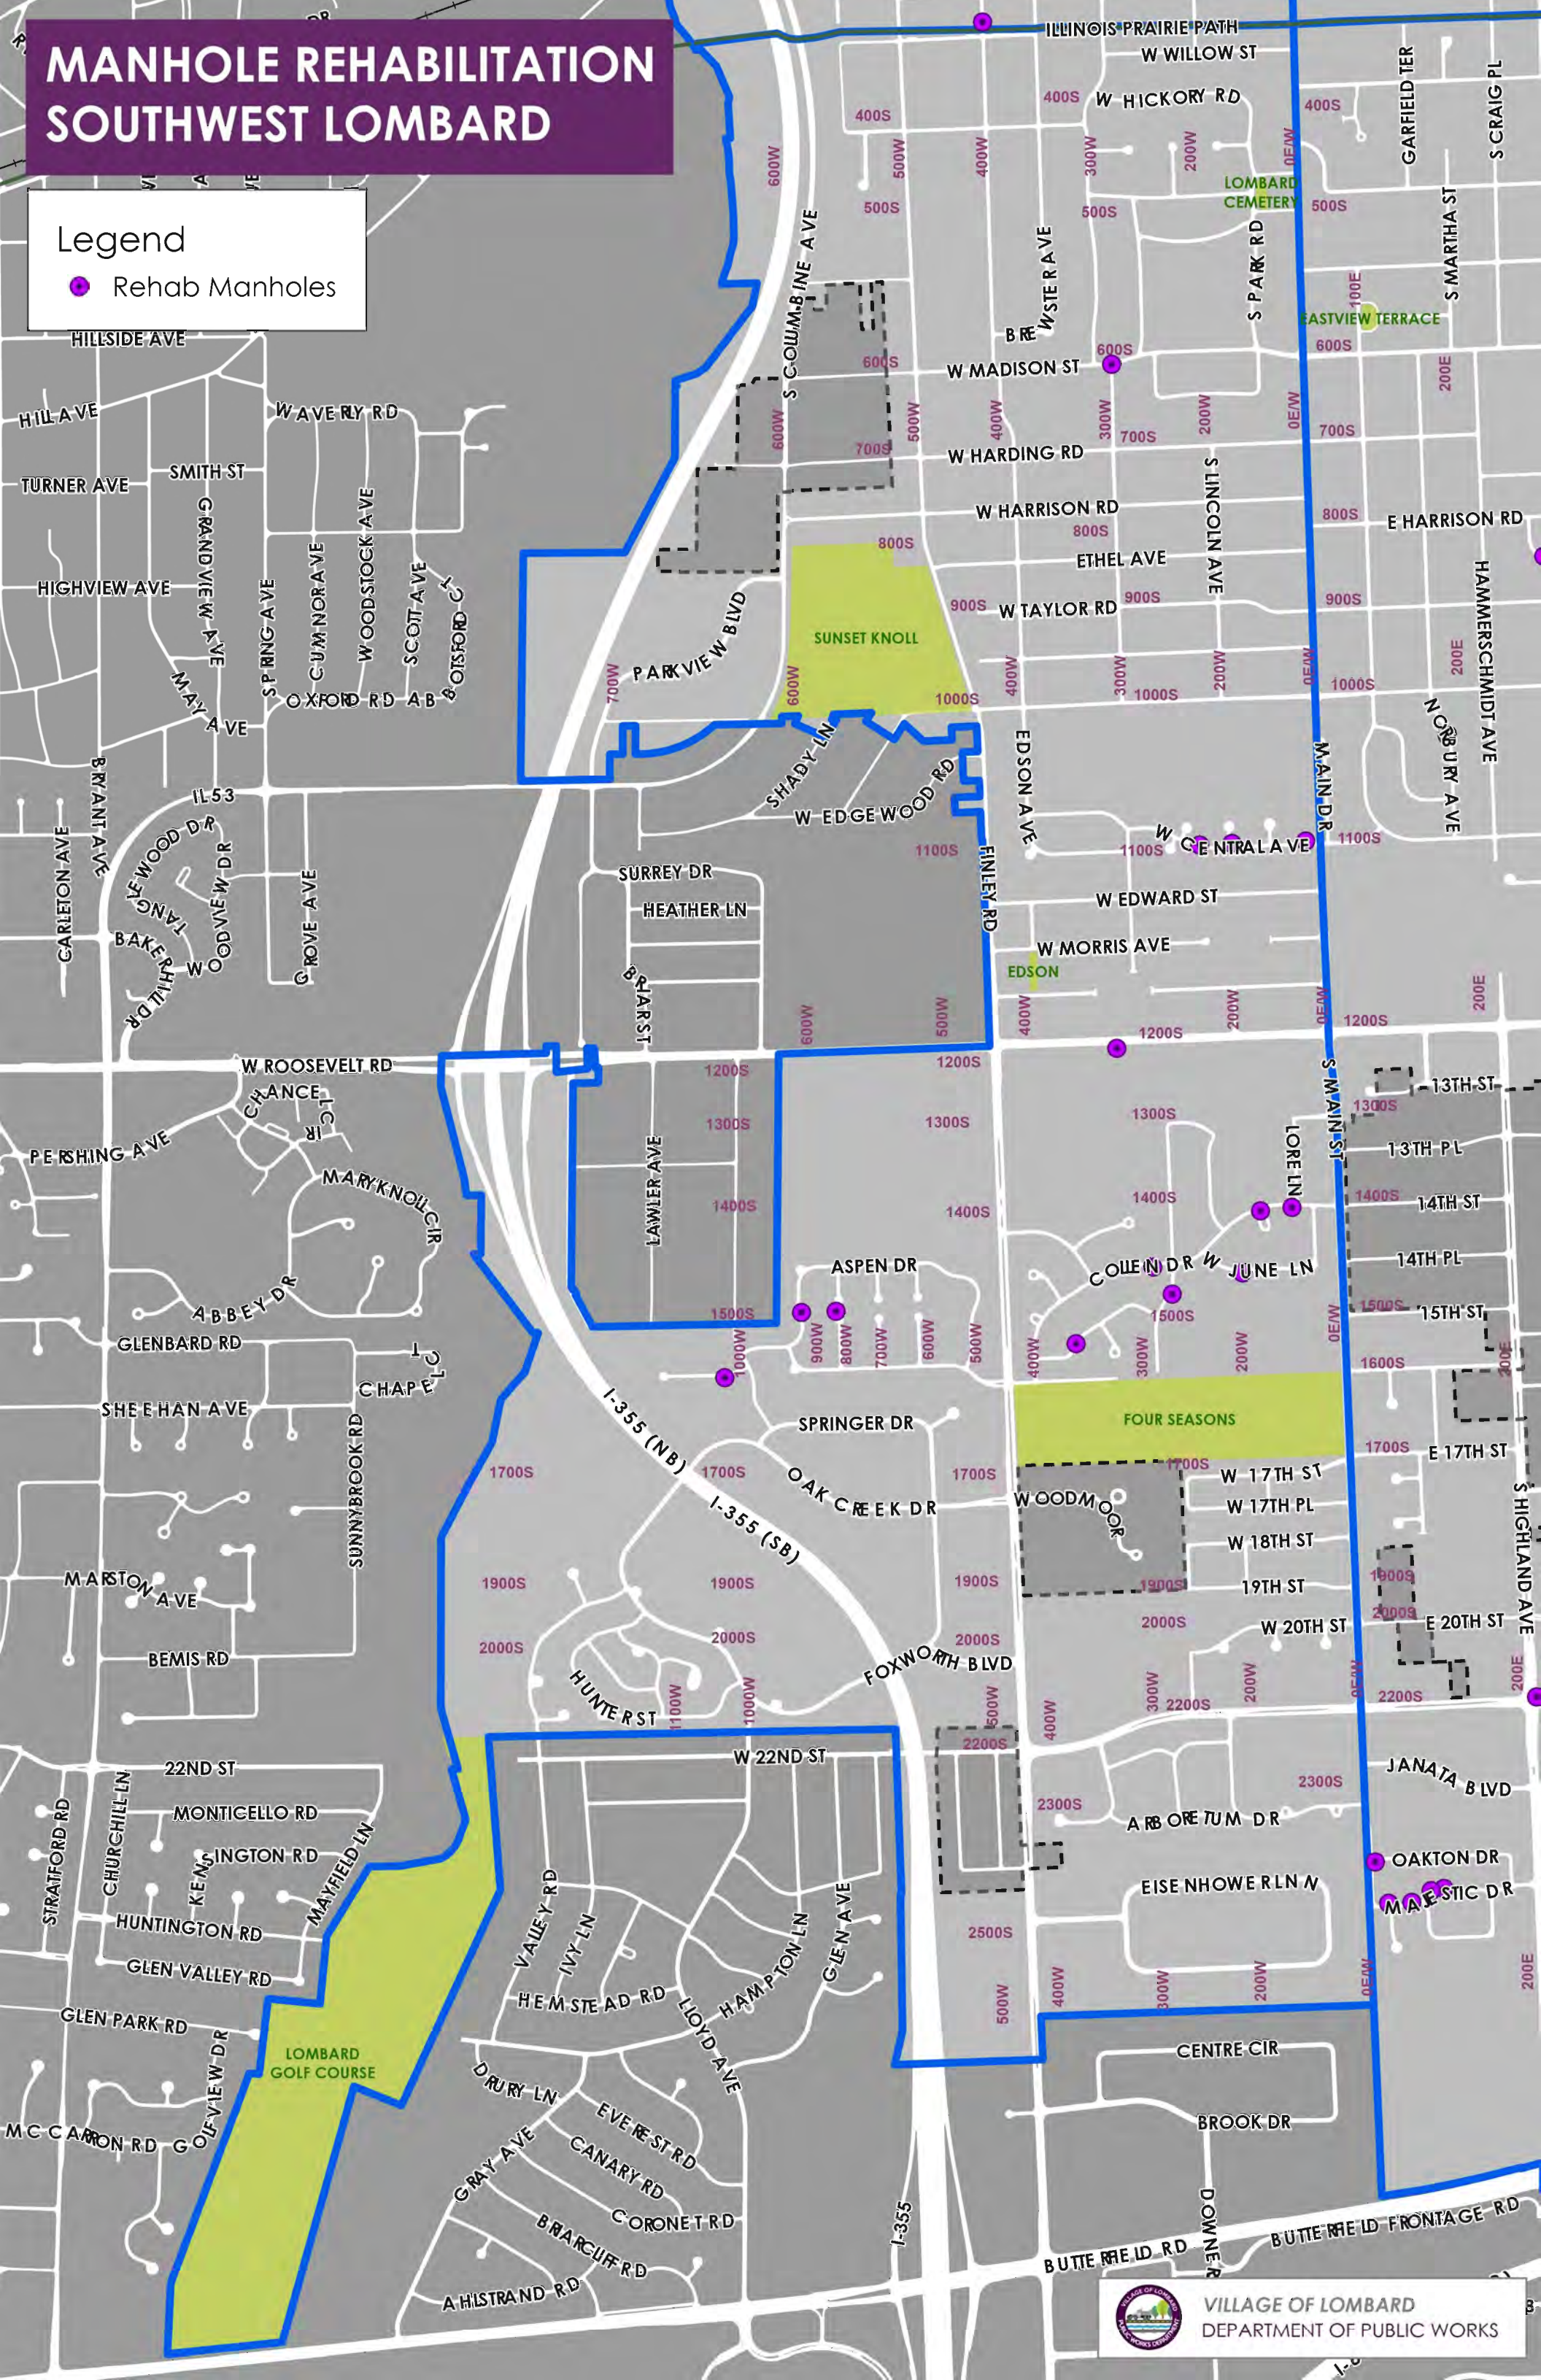

MANHOLE REHABILITATION

Legend

● Rehab Manholes

VILLAGE OF LOMBARD
DEPARTMENT OF PUBLIC WORKS

MANHOLE REHABILITATION NORTHWEST LOMBARD

Legend

- Rehab Manholes

MANHOLE REHABILITATION NORTHEAST LOMBARD

Legend

- Rehab Manholes

MANHOLE REHABILITATION SOUTHWEST LOMBARD

Legend

- Rehab Manholes

MANHOLE REHABILITATION SOUTHEAST LOMBARD

Legend

- Rehab Manholes