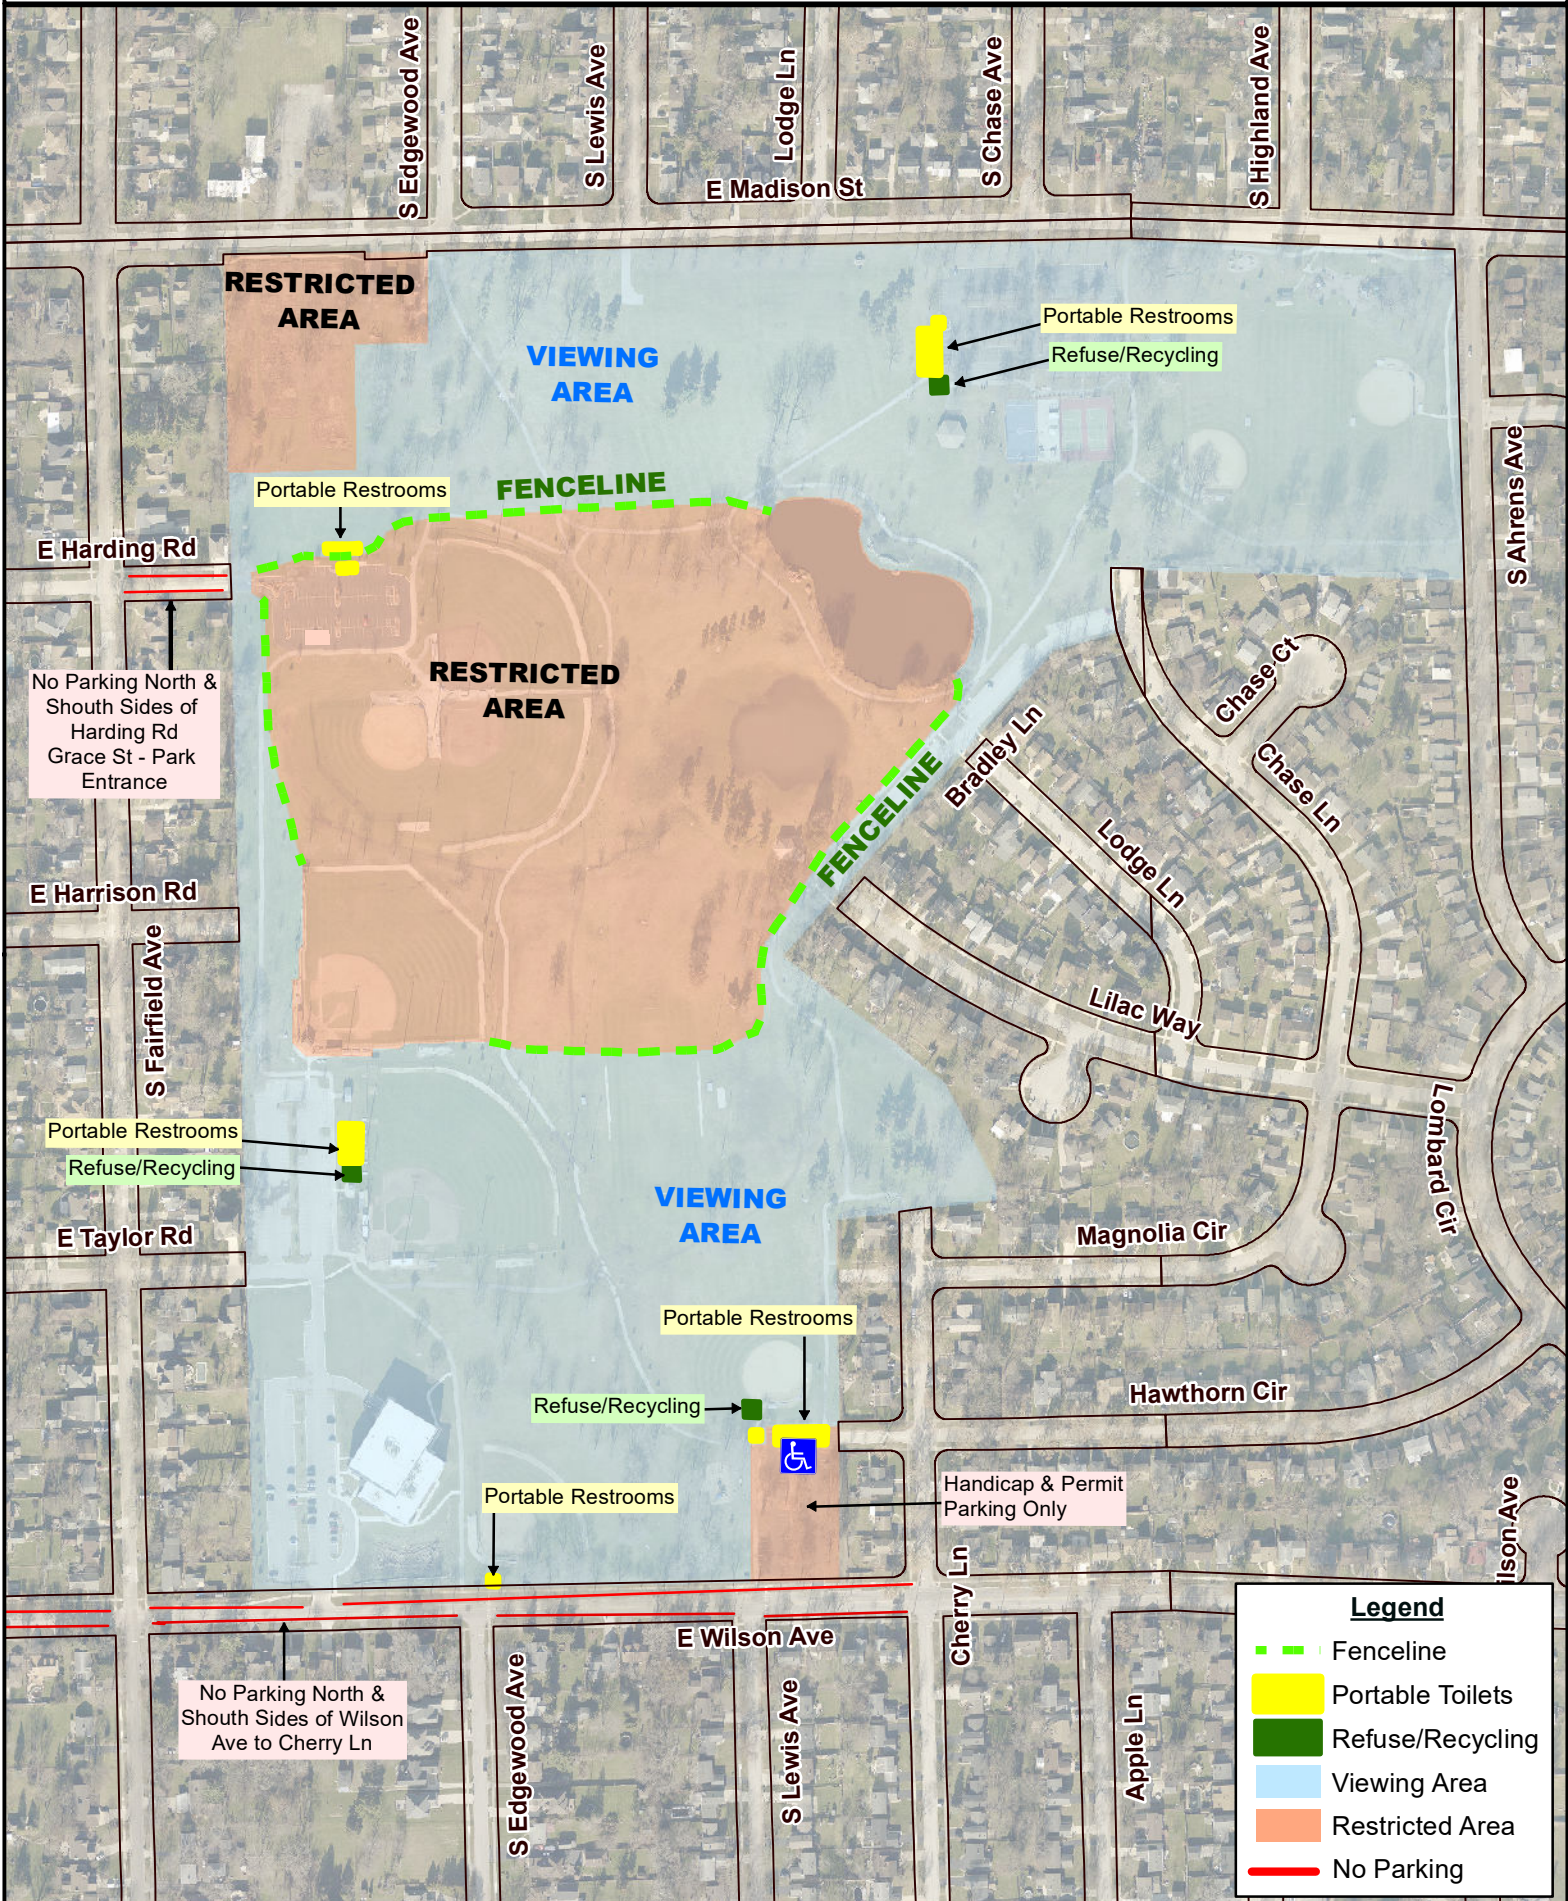

VILLAGE OF LOMBARD

2022 FIREWORKS DISPLAY

SEPT 4, 2022
MADISON MEADOW

NOT TO SCALE
REV. 6/29/22

Legend	
	Fenceline
	Portable Toilets
	Refuse/Recycling
	Viewing Area
	Restricted Area
	No Parking

No Parking North & South Sides of Harding Rd
Grace St - Park Entrance

No Parking North & South Sides of Wilson Ave to Cherry Ln

Handicap & Permit Parking Only