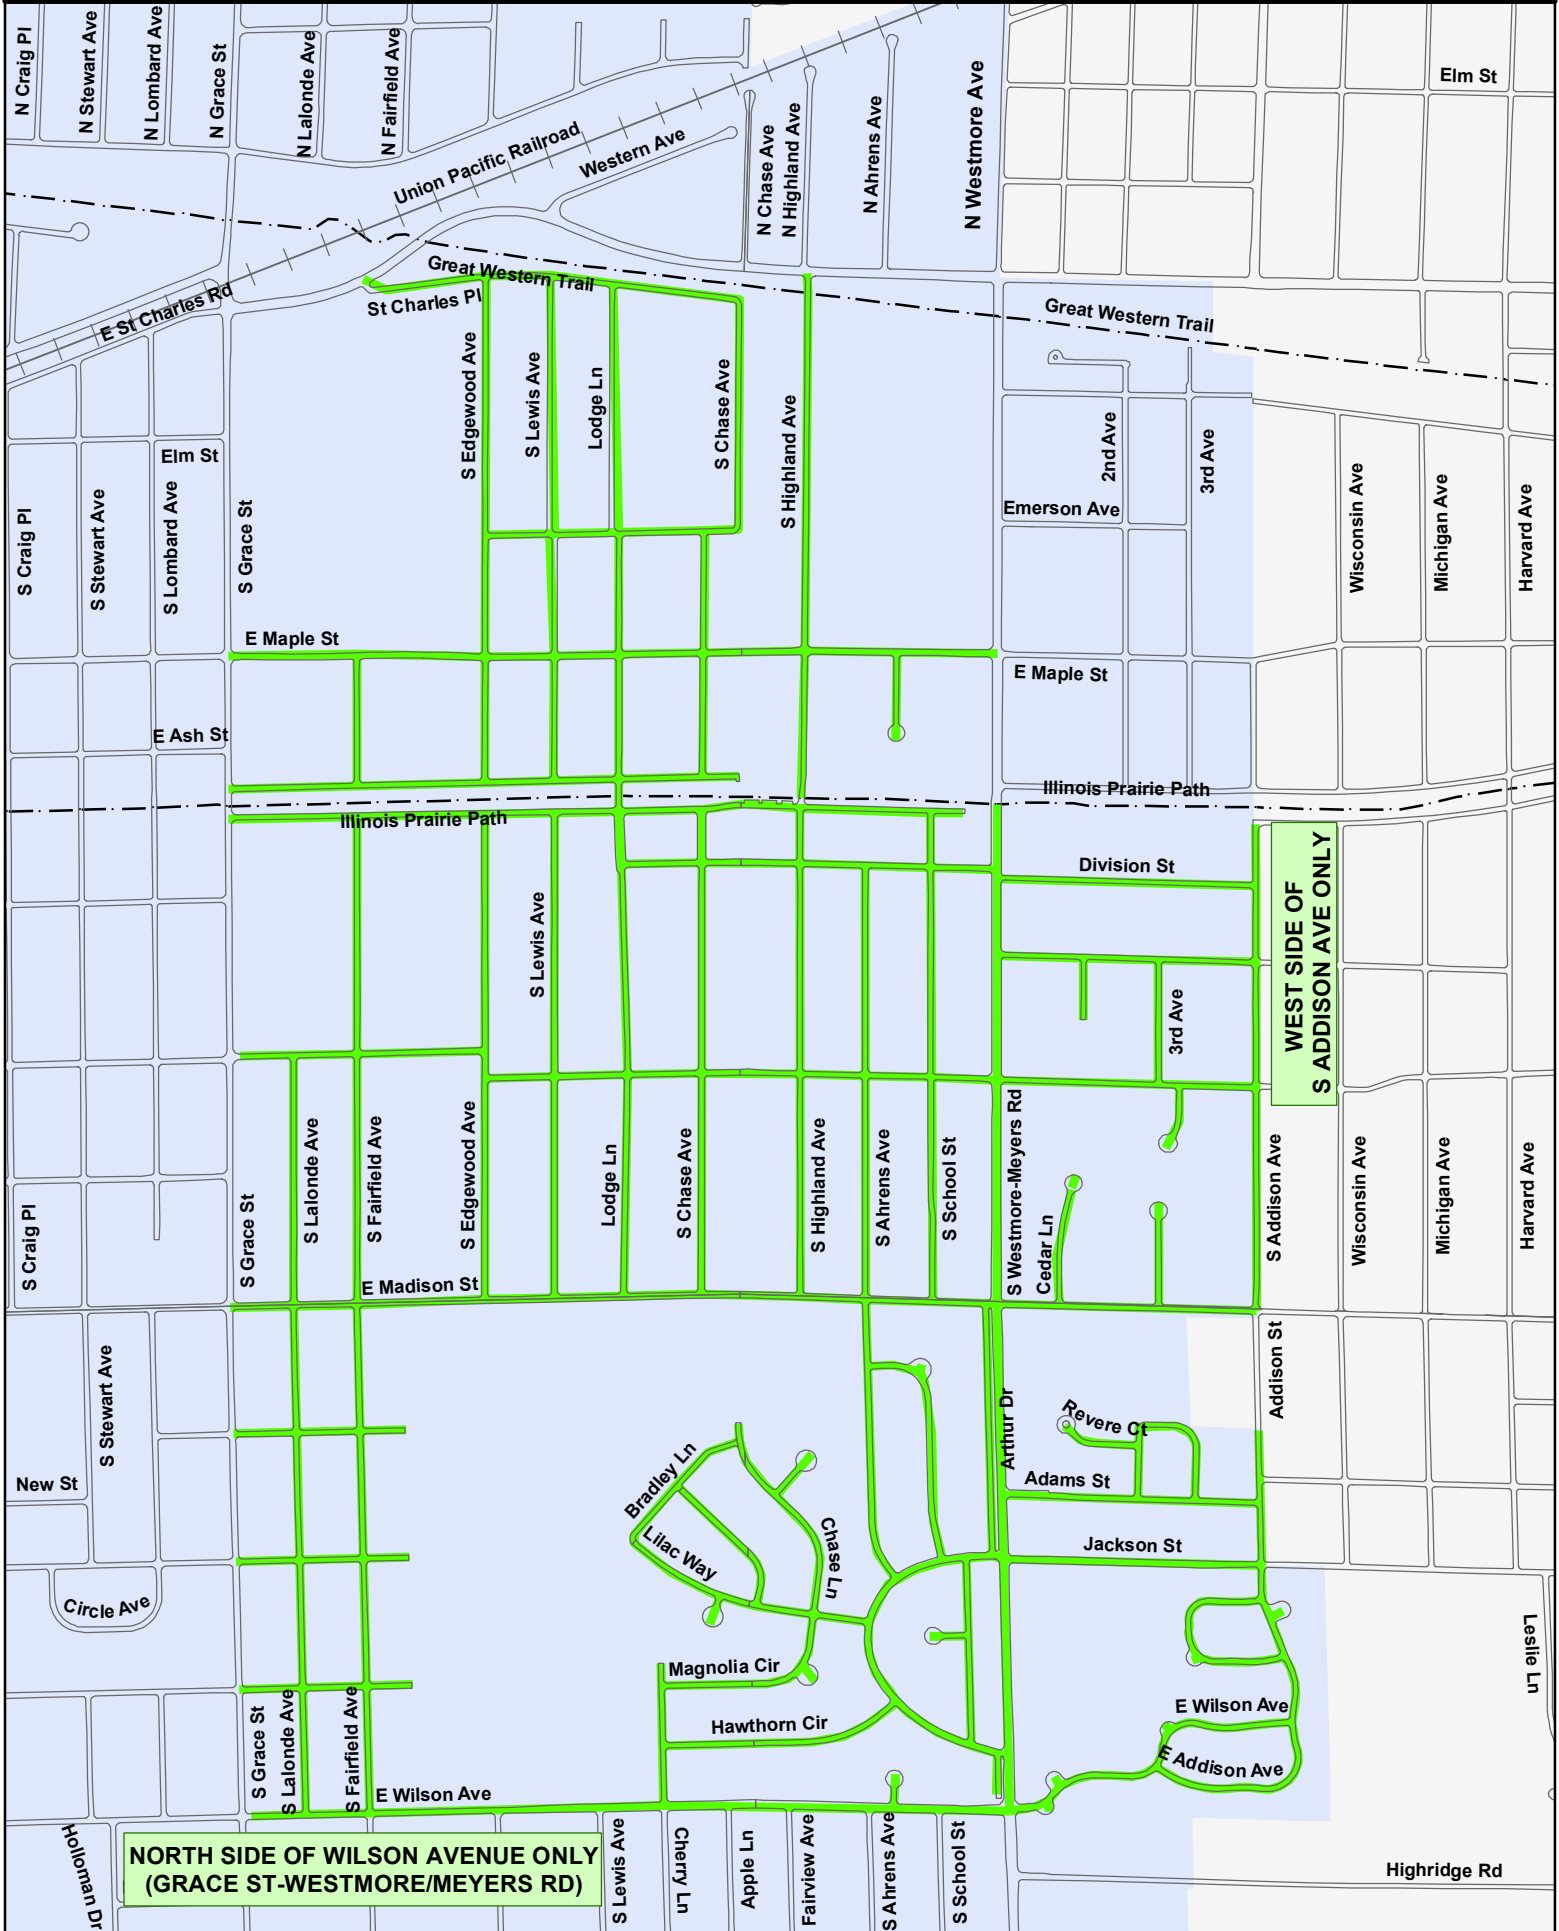

VILLAGE OF LOMBARD

2022 Contract Tree Pruning

Blocks to be Pruned

Incorporated Lombard

**NORTH SIDE OF WILSON AVENUE ONLY
(GRACE ST-WESTMORE/MEYERS RD)**

**WEST SIDE OF
S ADDISON AVE ONLY**

Highridge Rd