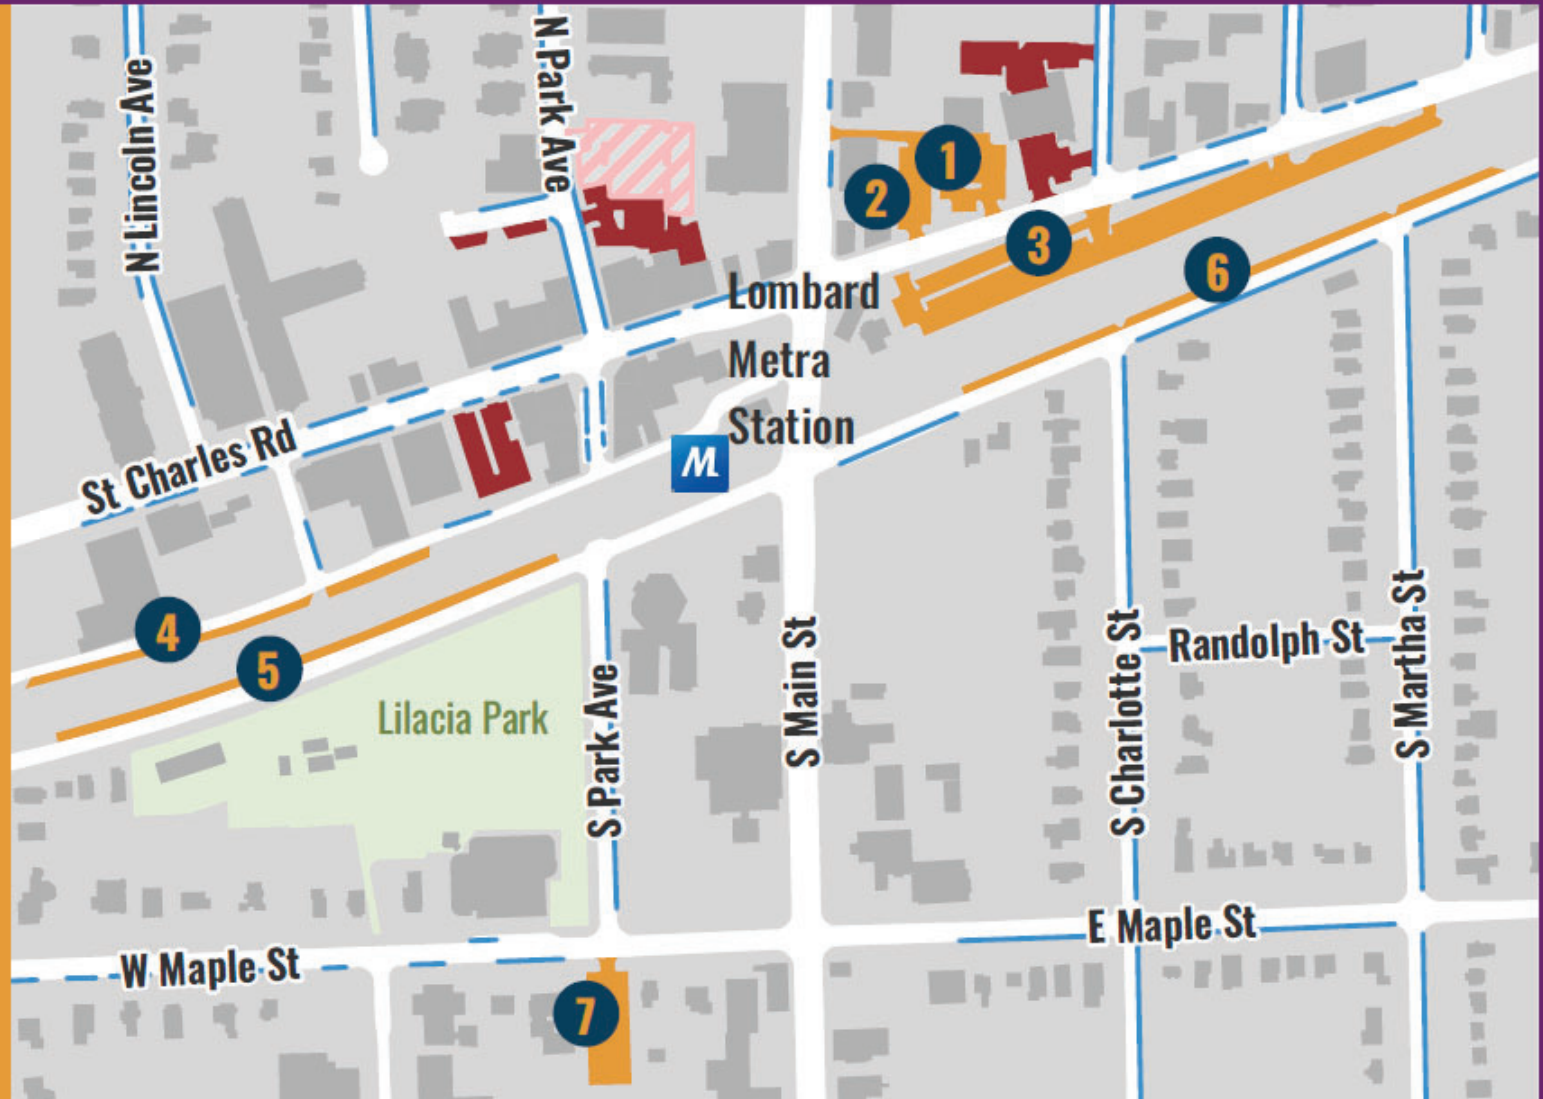

# VILLAGE OF LOMBARD DOWNTOWN PARKING

## Commuter Parking Lot Key

- 1** St. Charles Commuter Lot  
41 Spaces
- 2** St. Charles Shopper Lot  
27 Spaces
- 3** Hammerschmidt Lot  
205 Spaces
- 4** Michael McGuire Lot  
67 Spaces
- 5** Parkside West Lot  
97 Spaces
- 6** Parkside East Lot  
97 Spaces
- 7** Maple Street Lot  
43 Spaces

## Parking Lots

- Commuter Daily Fee Lot
- 2-Hour Customer Parking
- Private - Permit Parking Only

## Street Parking

- On-Street Parking  
\*1-hour and 2-hour parking -  
Refer to on-street signage